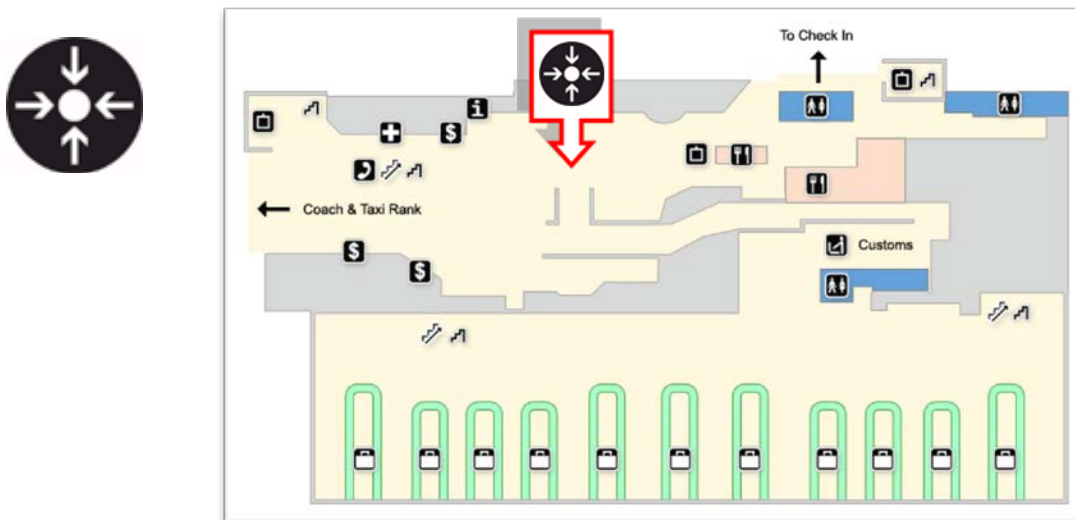

King's College TAUNTON

Heathrow Transfer

Where to meet:

Pupils are to make their way to the 'Official Meeting Point' in the designated terminal. This was indicated at the time of booking. The 'Official Meeting Point' in **Terminal 3** is marked with the signs as shown below, and can be found in the following locations:

- **Terminal 3:** In the seated area in the arrivals hall (ground floor of the arrivals building).

Who will be there?

King's College sends a member of staff as an escort to co-ordinate arrivals and departures to and from Heathrow. The member of staff will meet you ½ hour before the coach is due to depart and he/she will be clearly identifiable. (ID badge, King's Fleece, King's Placard)